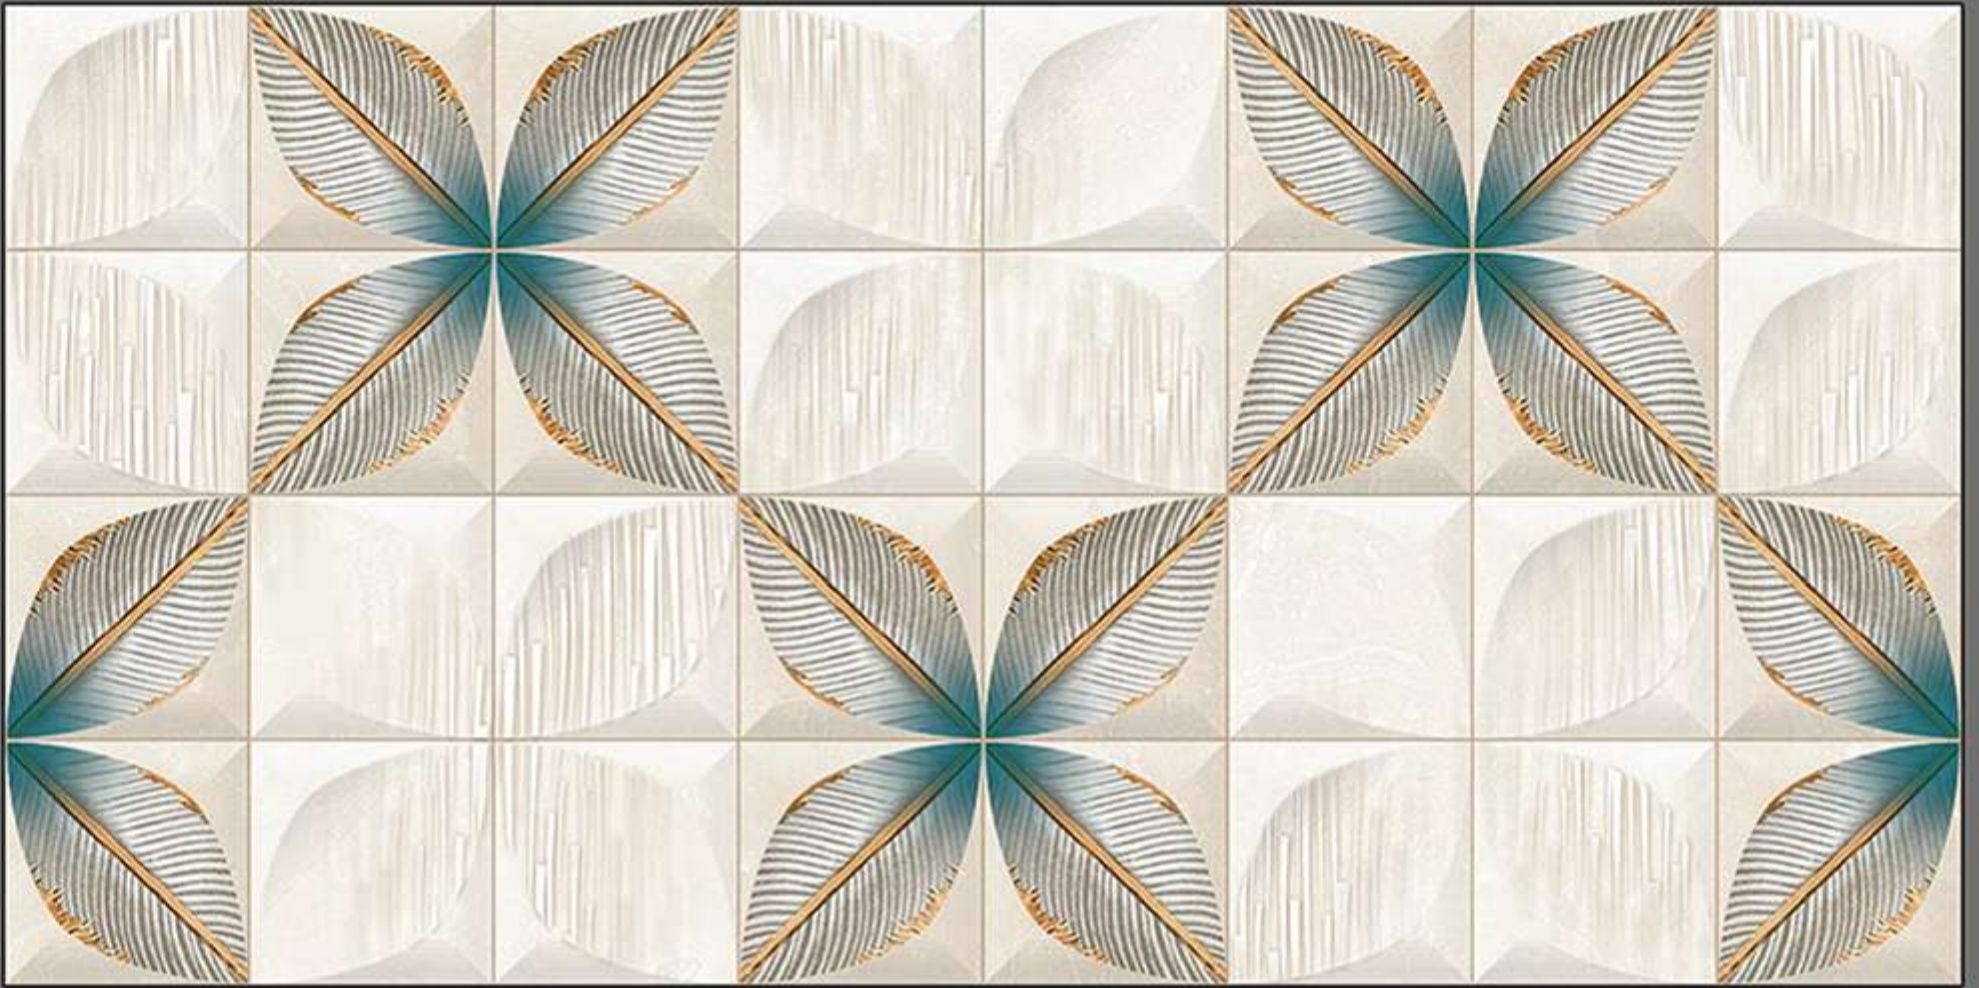

DESIGN NO.:

6210

LT

DIGITAL
WALL
TILES

300 X

600

MATT FINISH

HL 1

DK