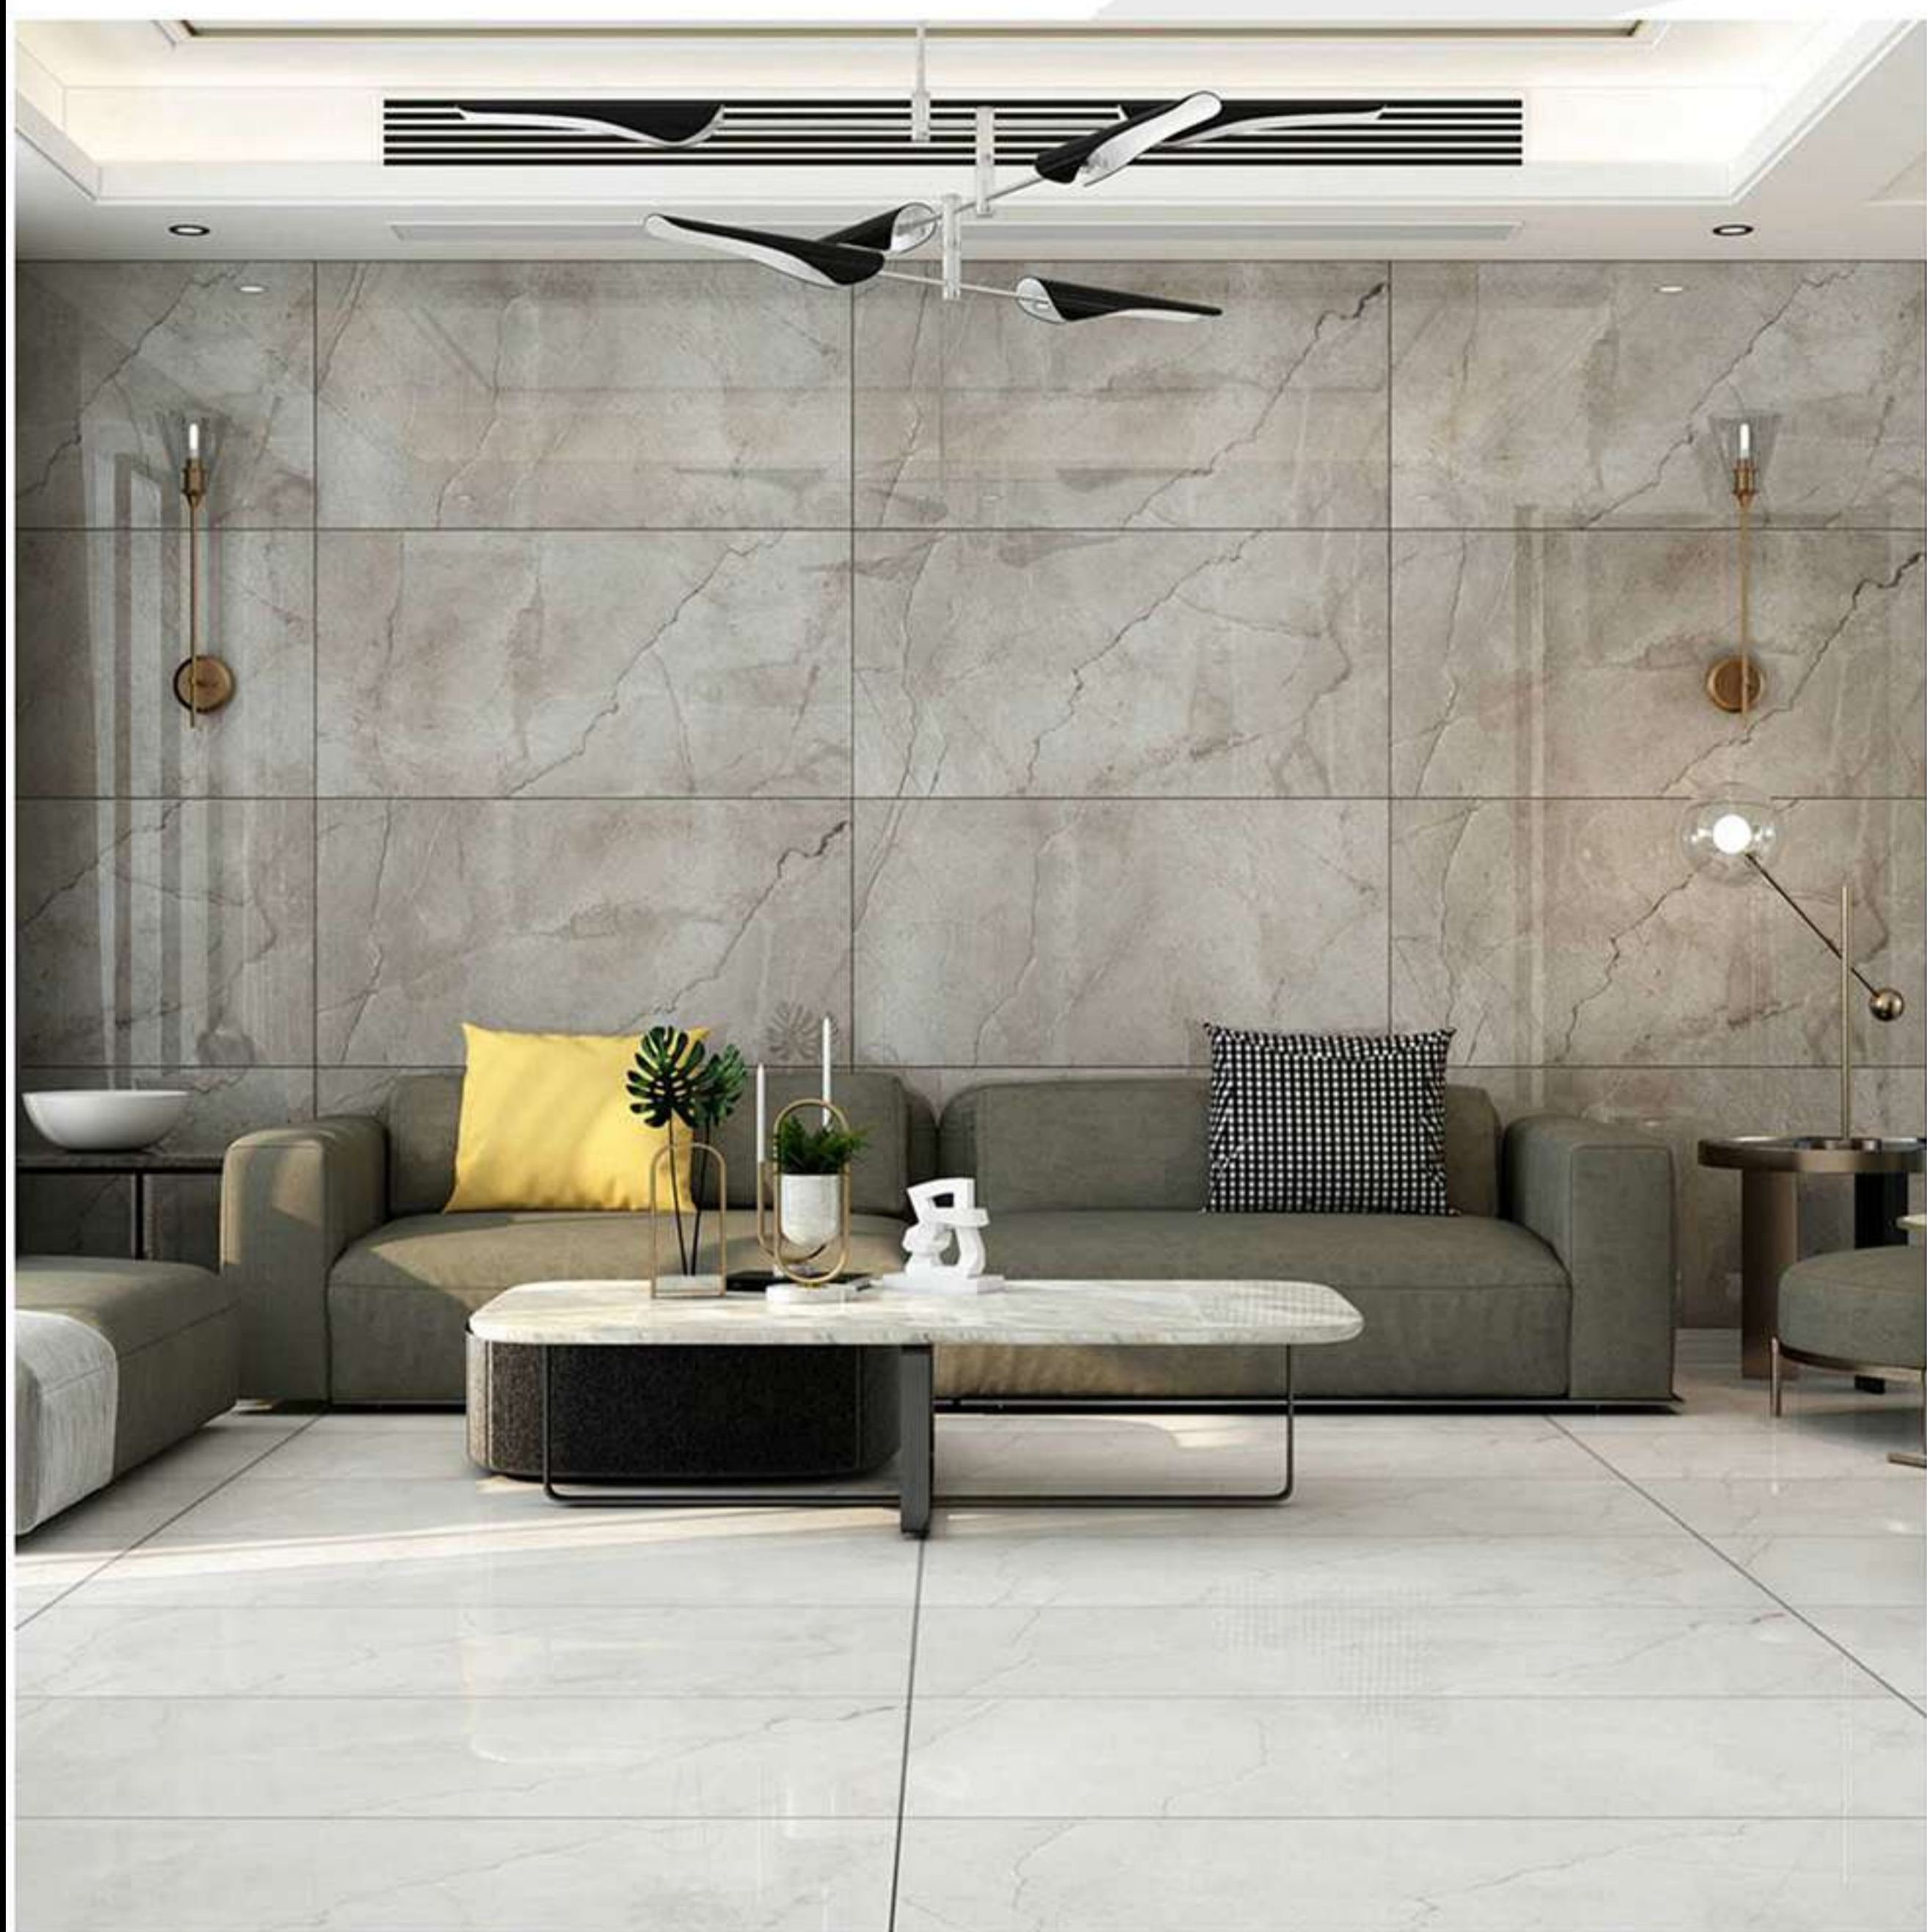

ARIANA GRIGEO