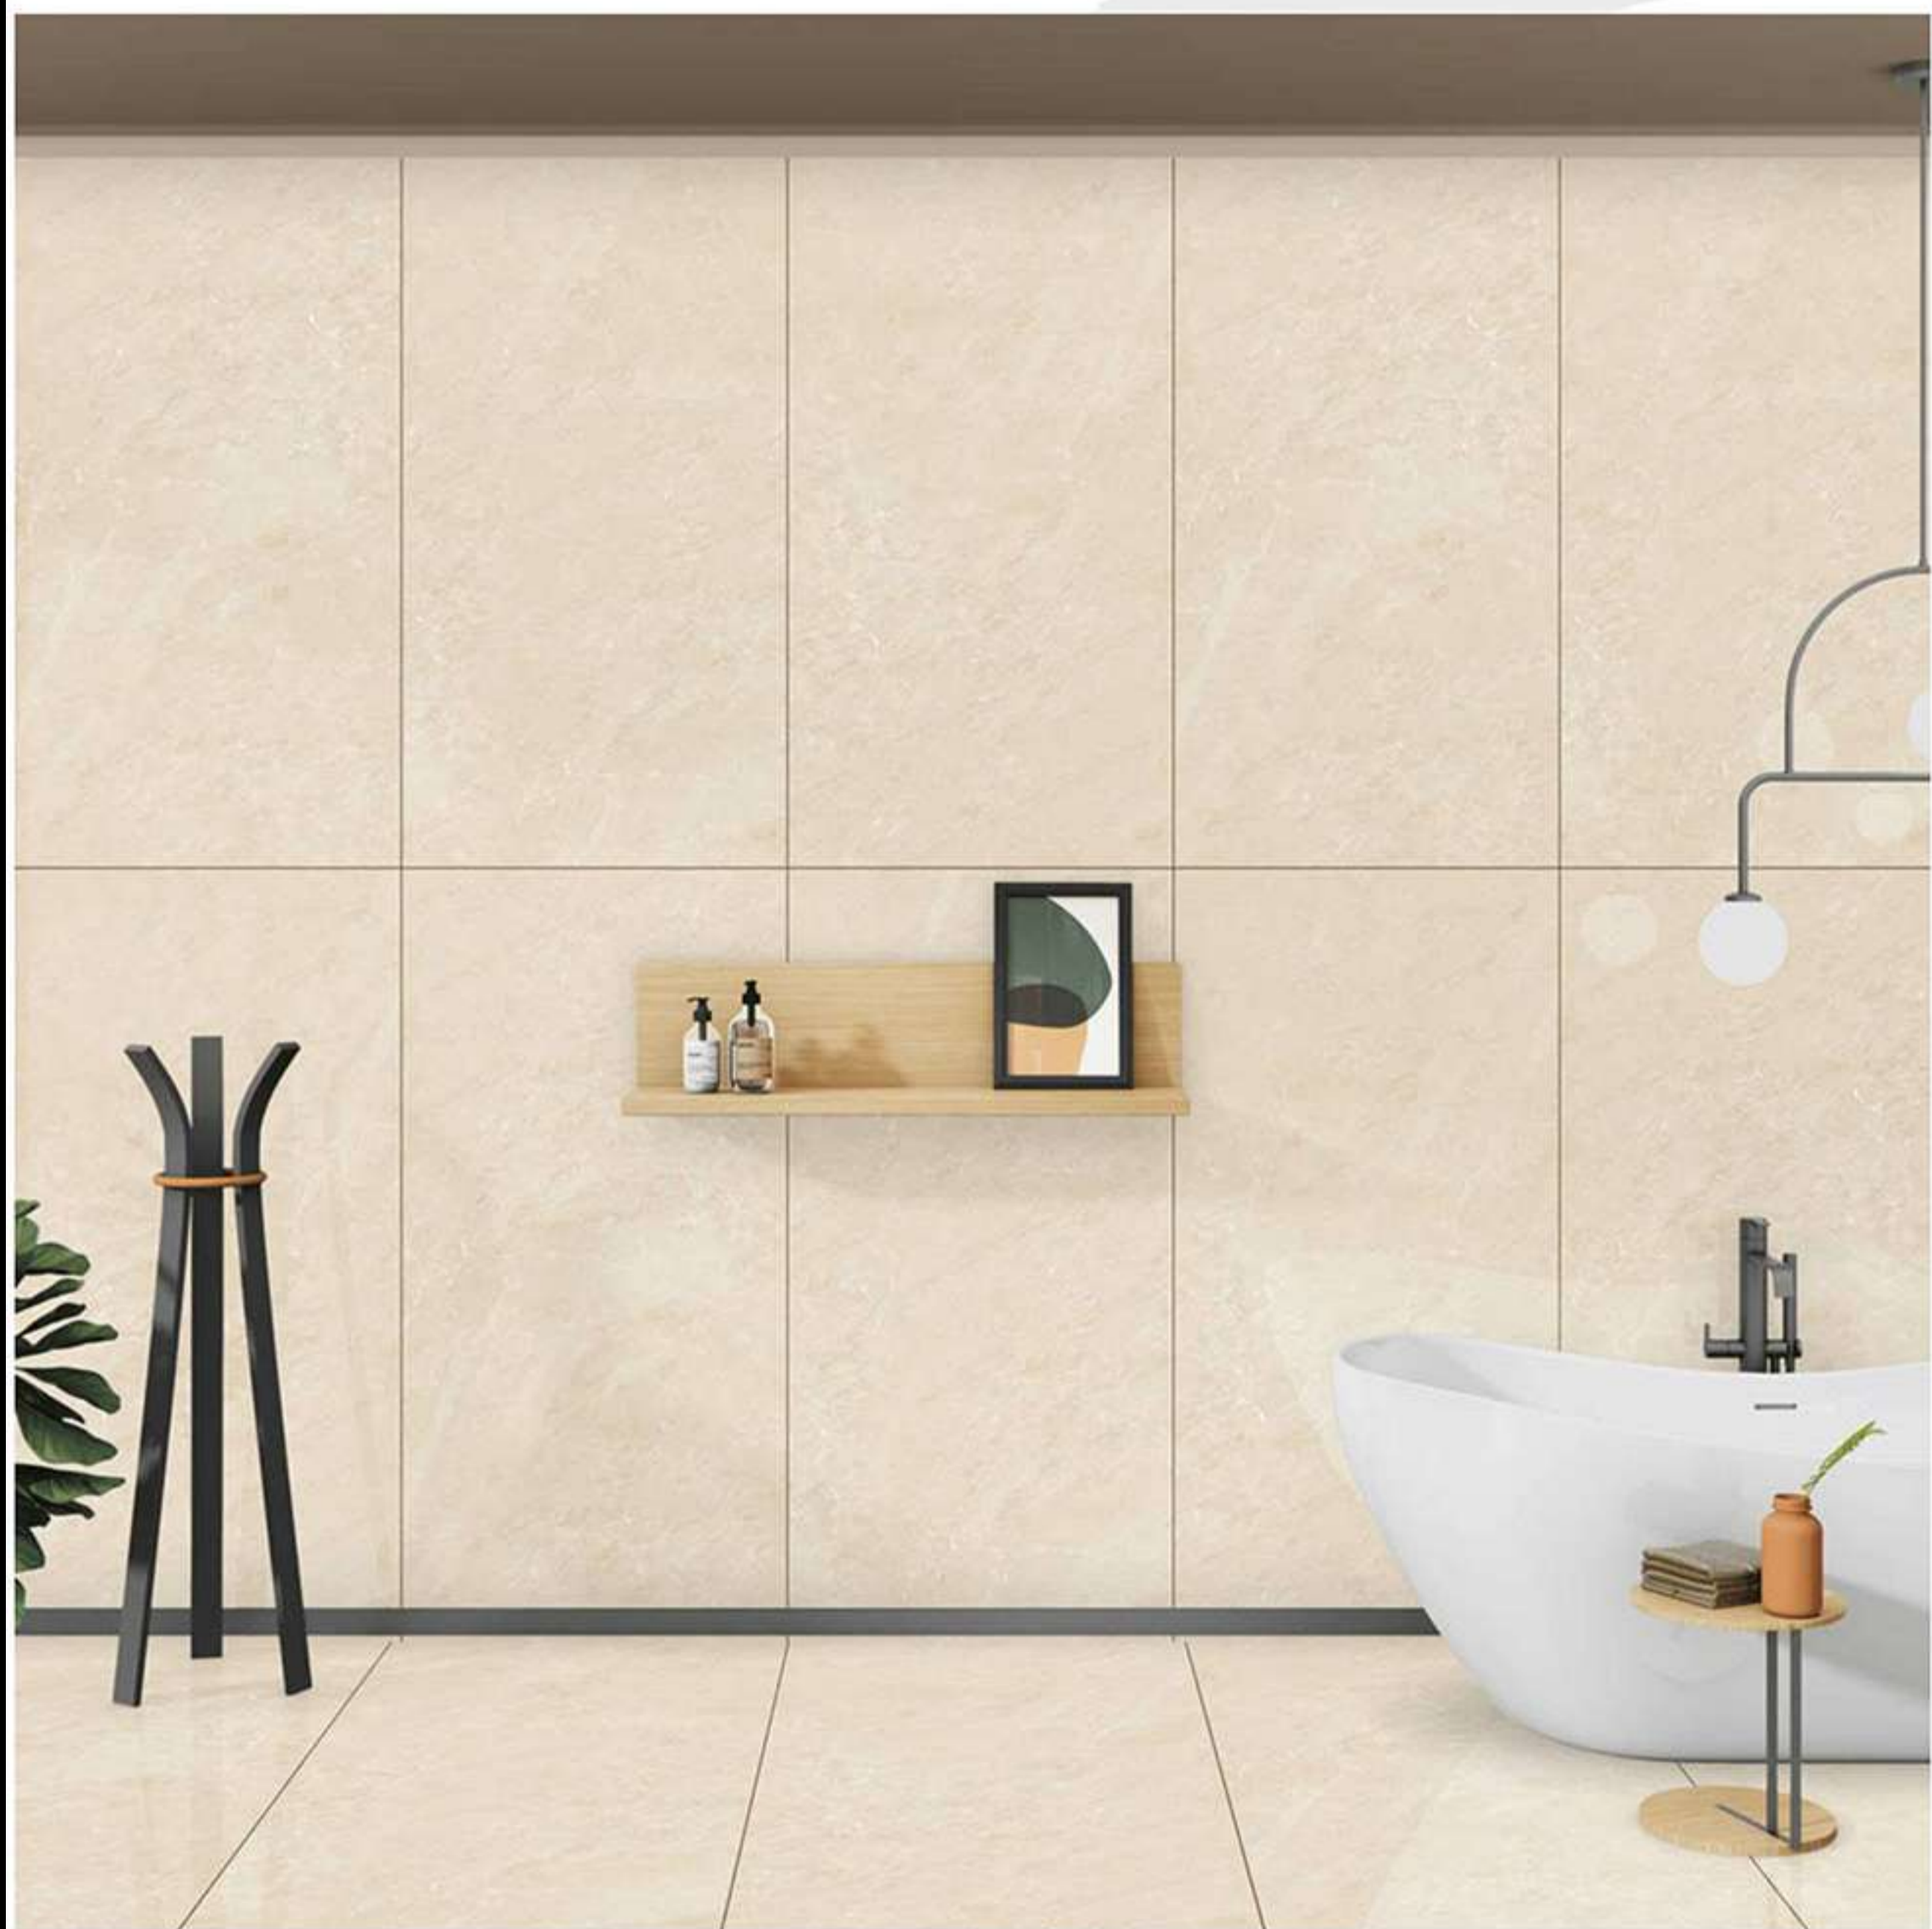

FLORENCIA EARTH