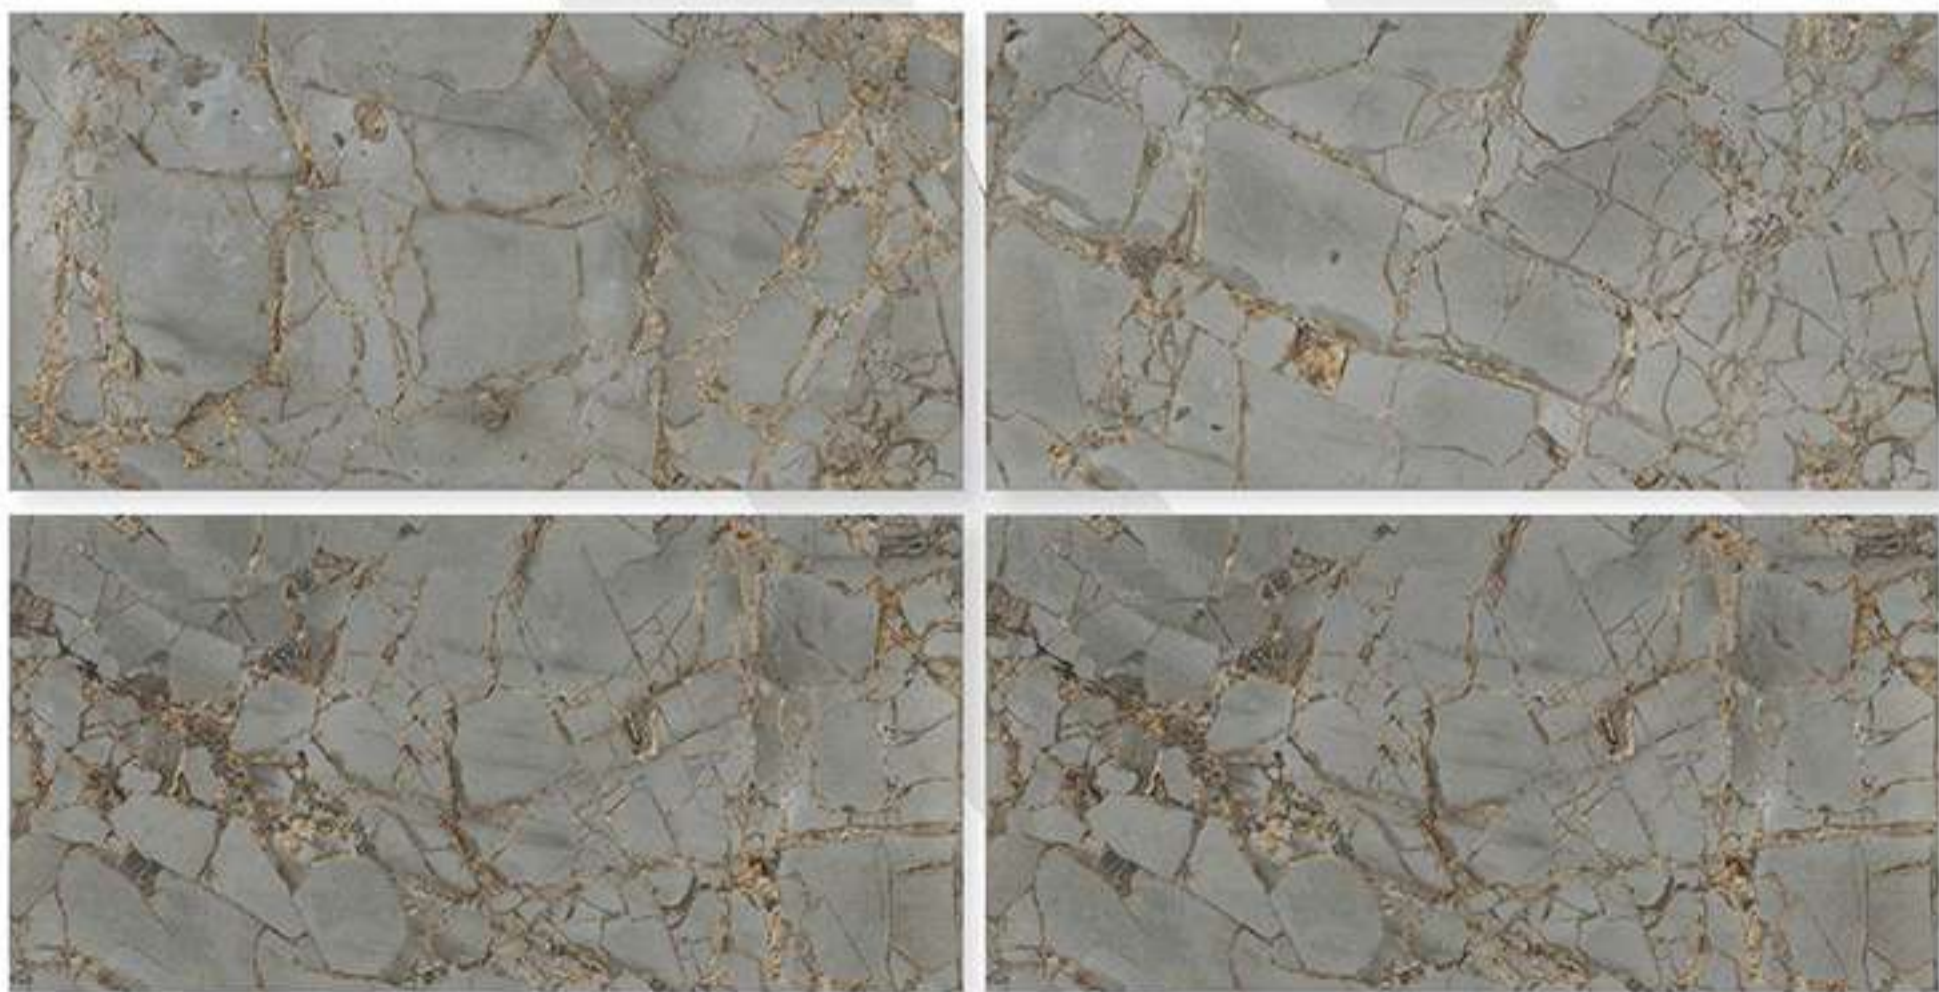

GOLDEN WAVE

Size
600 X 1200 MM

Finish
Glossy

Random
3