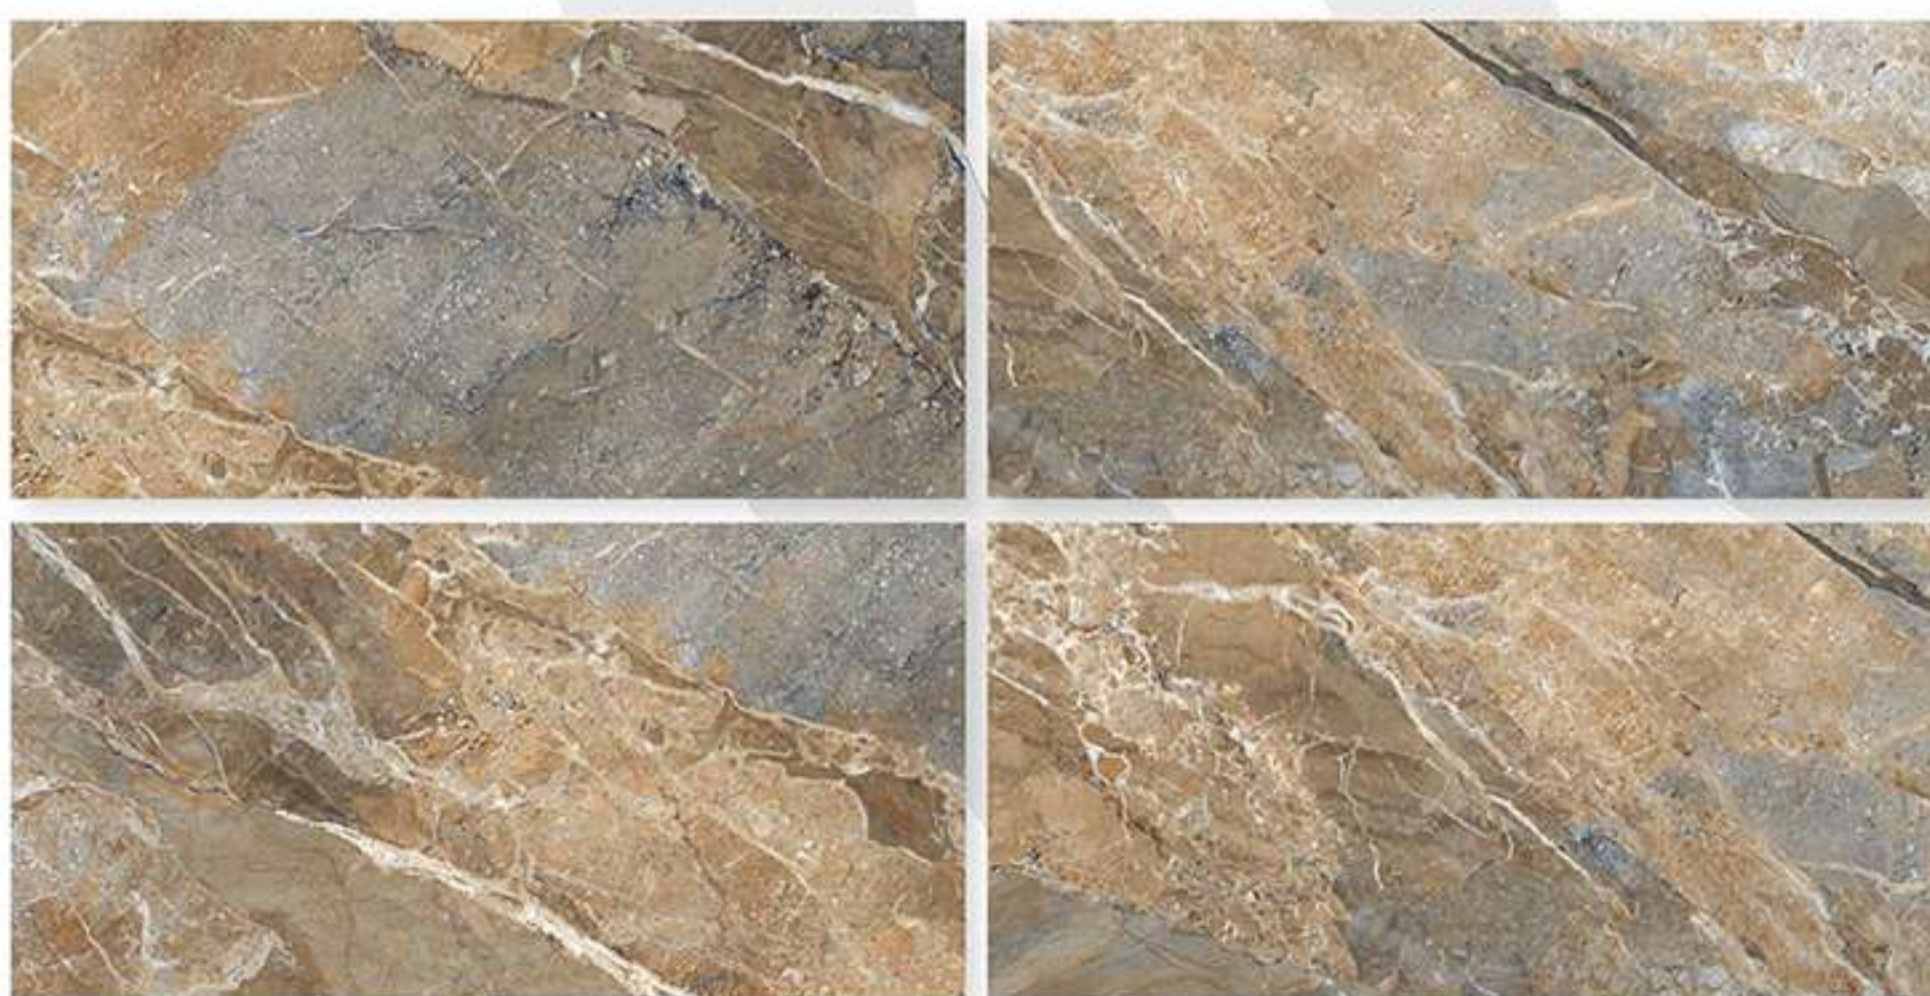

STONICE MULTI

Size
600 X 1200 MM

Finish
Glossy

Random
5