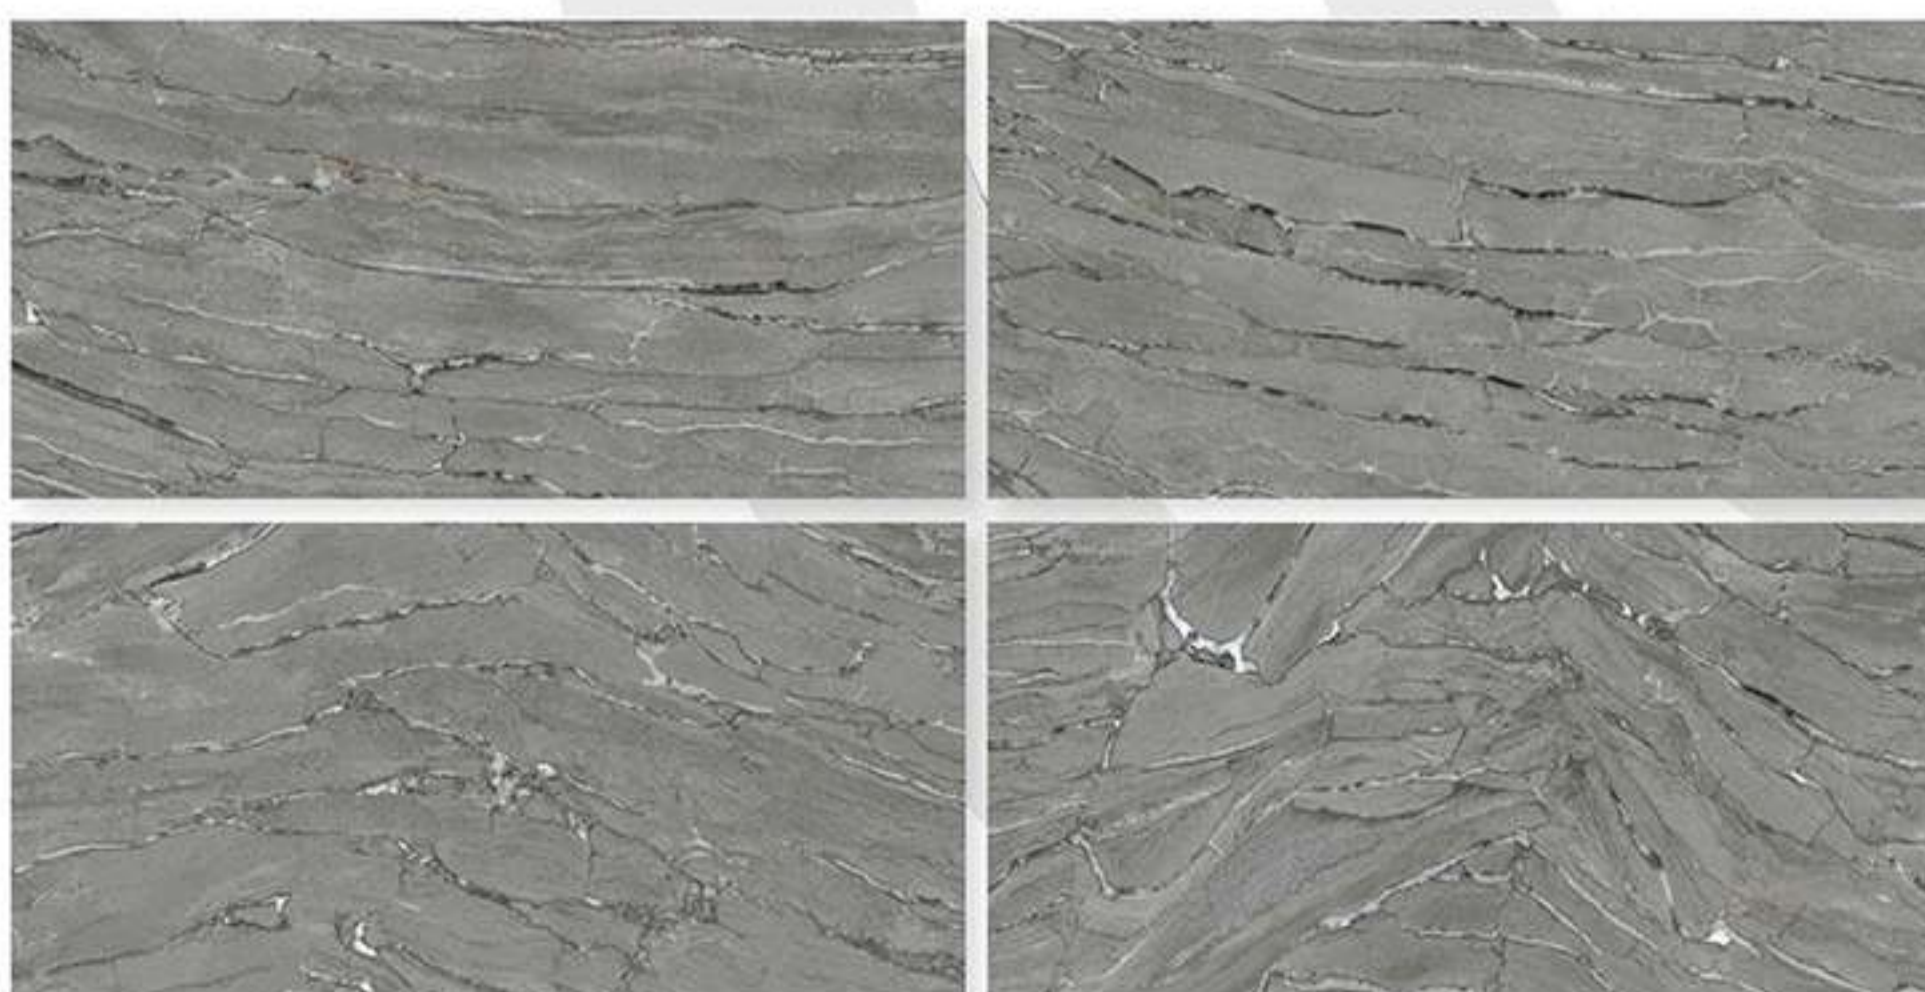

LINEAR GREY

Size
600 X 1200 MM

Finish
Glossy

Random
5