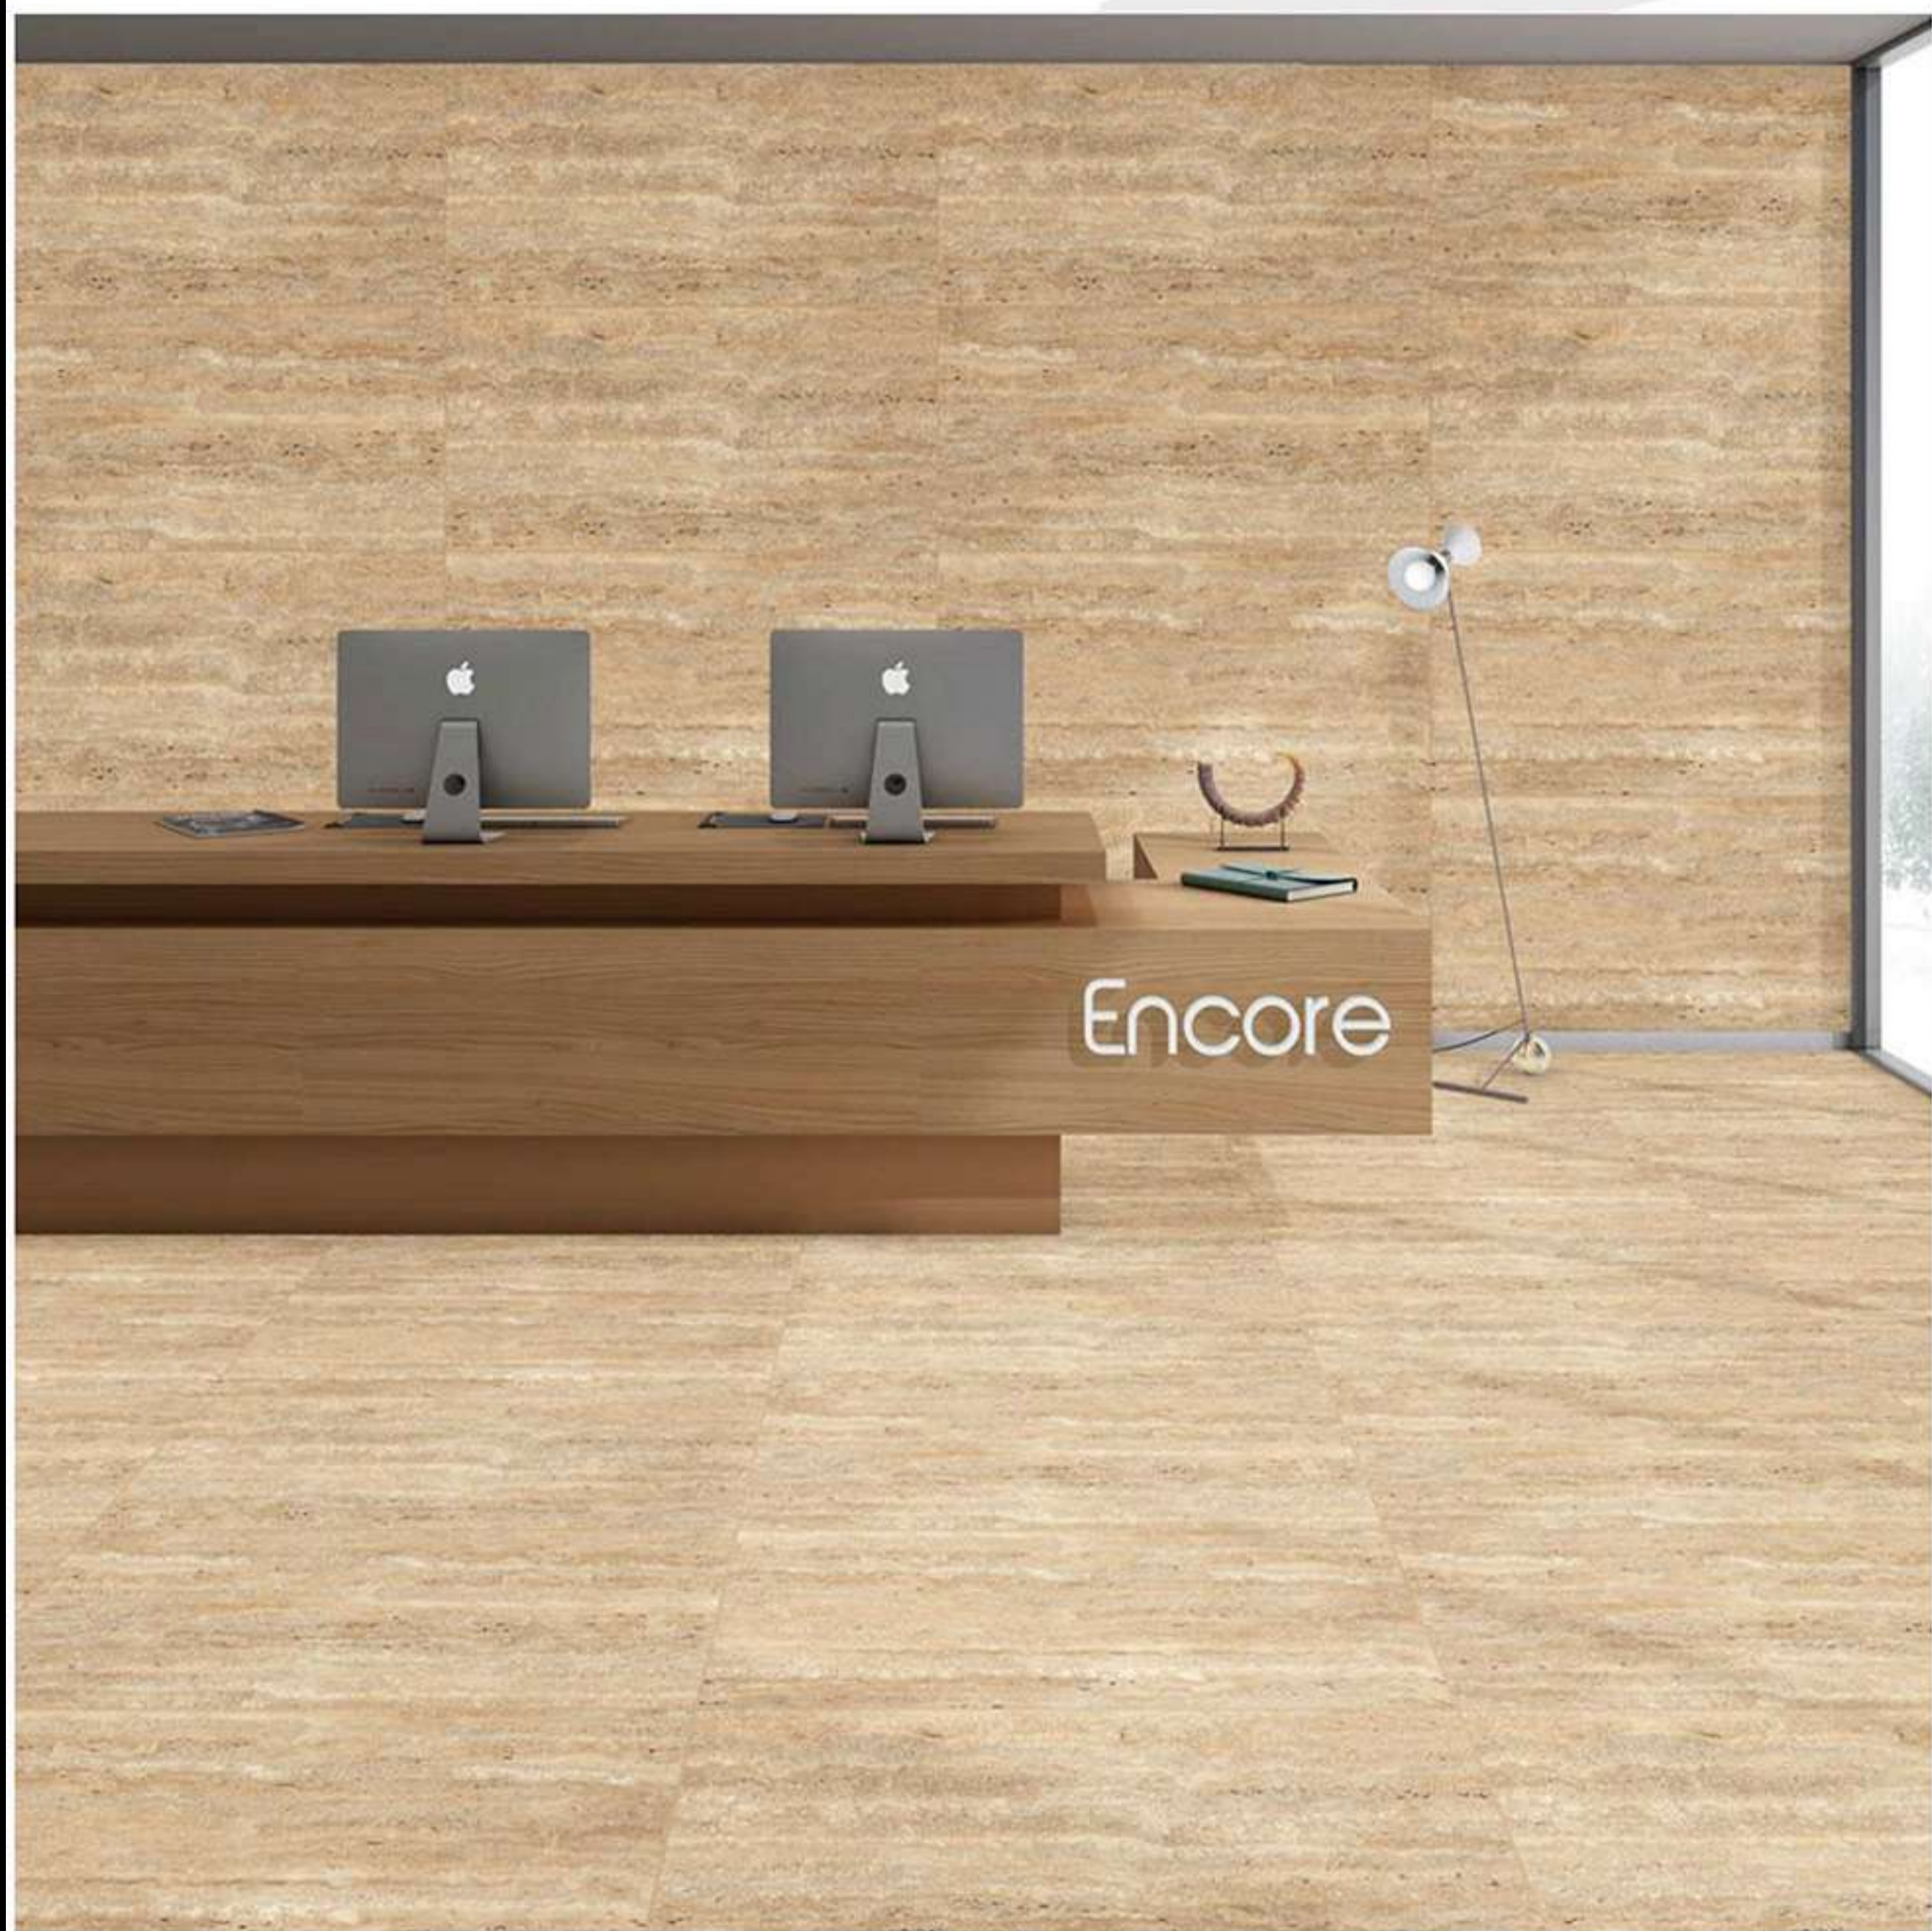

STONICE MULTI

STONICE MULTI

Size
600 X 1200 MM

Finish
Glossy

Random
5

TRAVERTINO BROWN

TRAVERTINO BROWN

Size
600 X 1200 MM