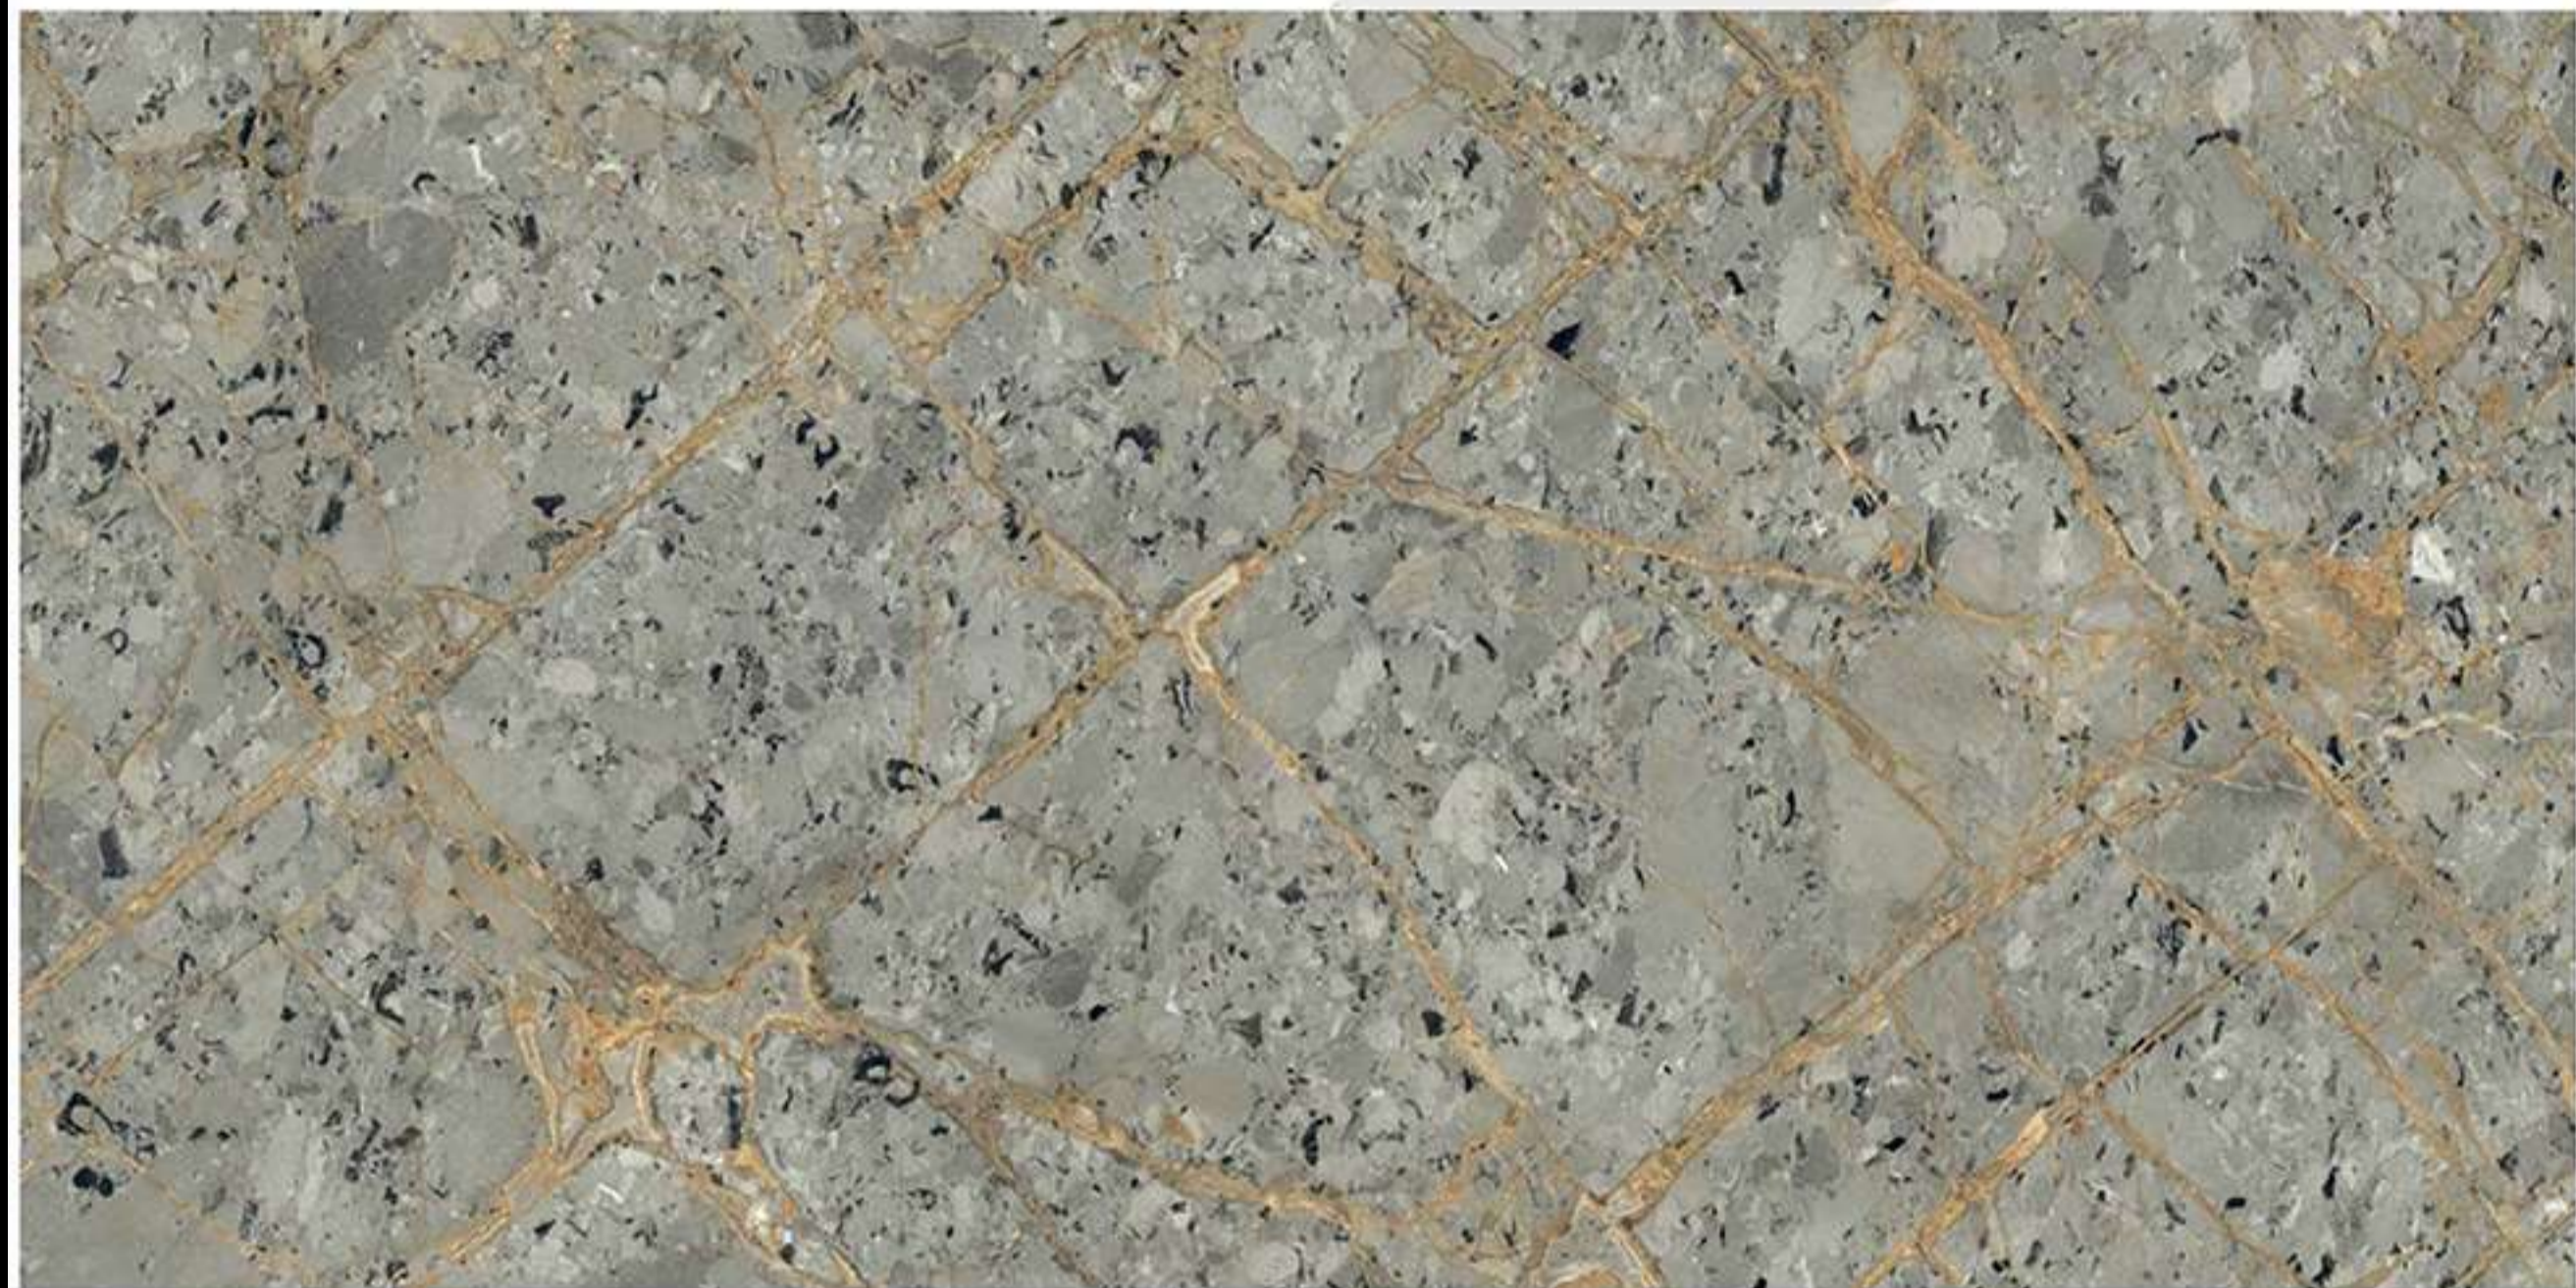

VIPERIO NATURAL

VIPERIO NATURAL

Size
600 X 1200 MM

Finish
Glossy

Random
5

WINCHESTER ASH

WINCHESTER ASH

Size
600 X 1200 MM