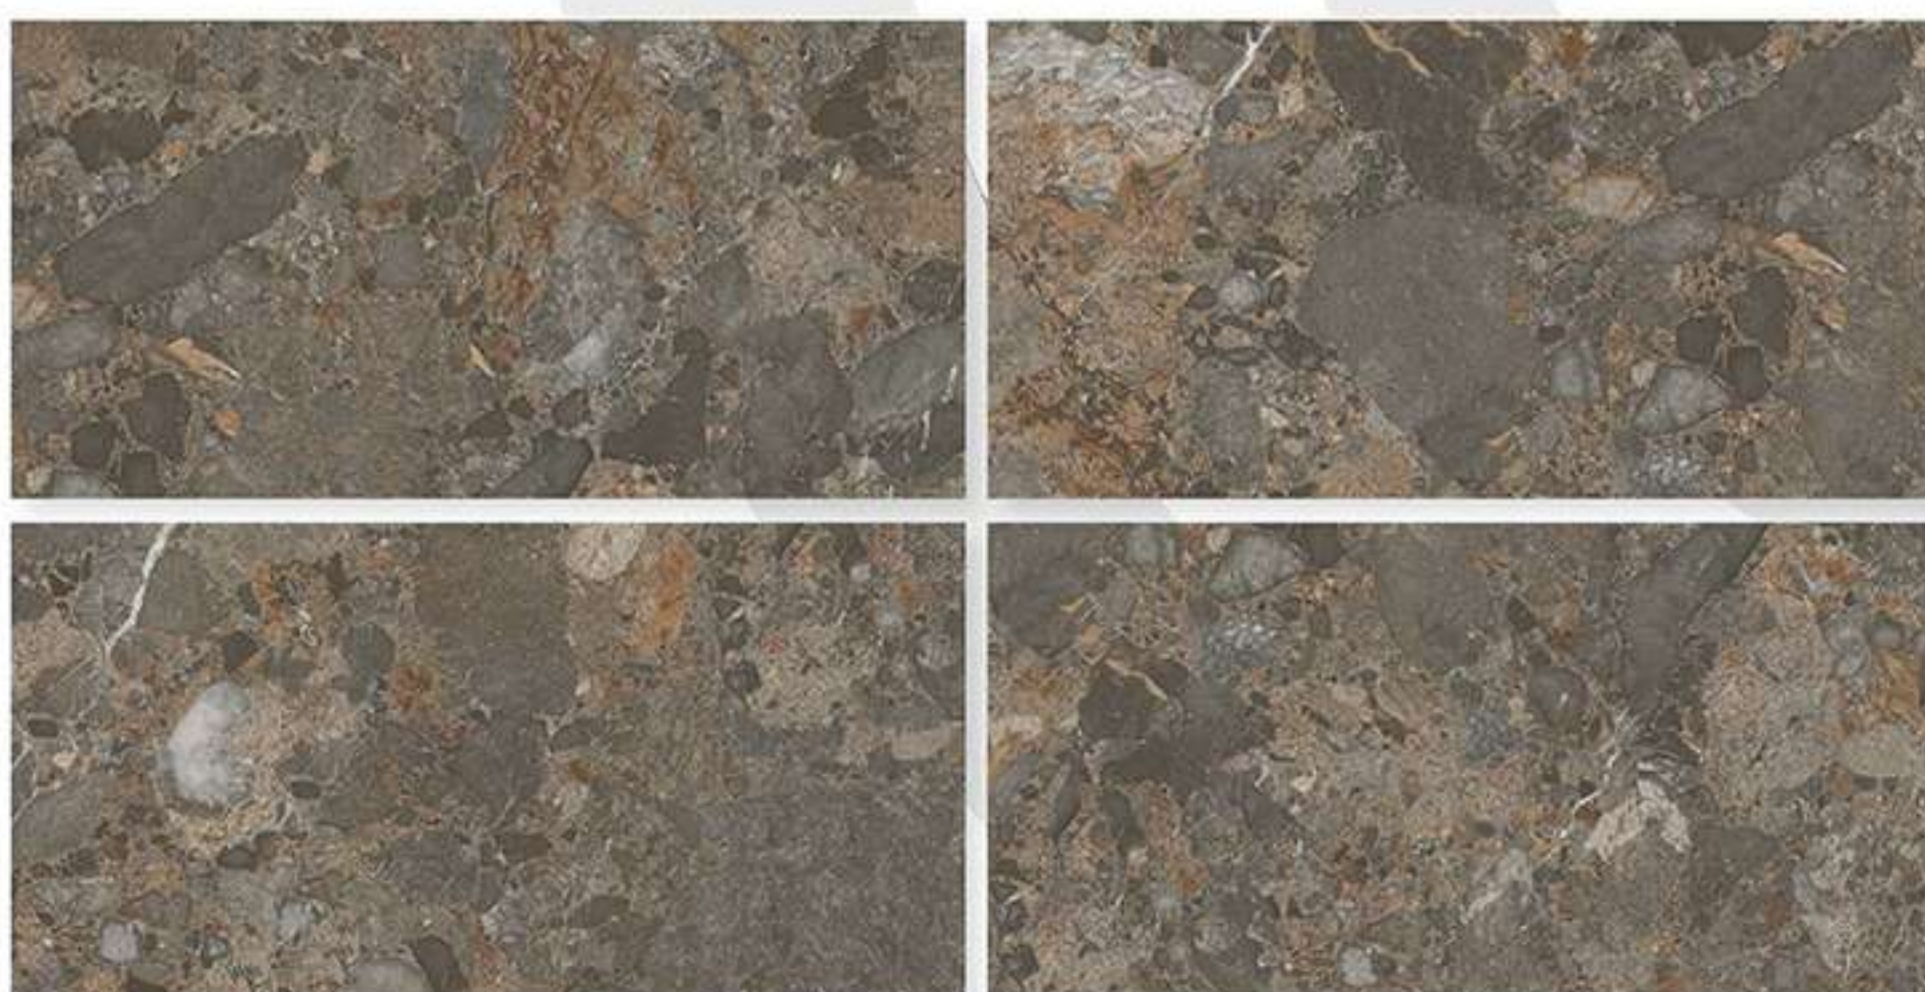

QUARTIZITE

Size
600 X 1200 MM

Finish
Glossy

Random
4