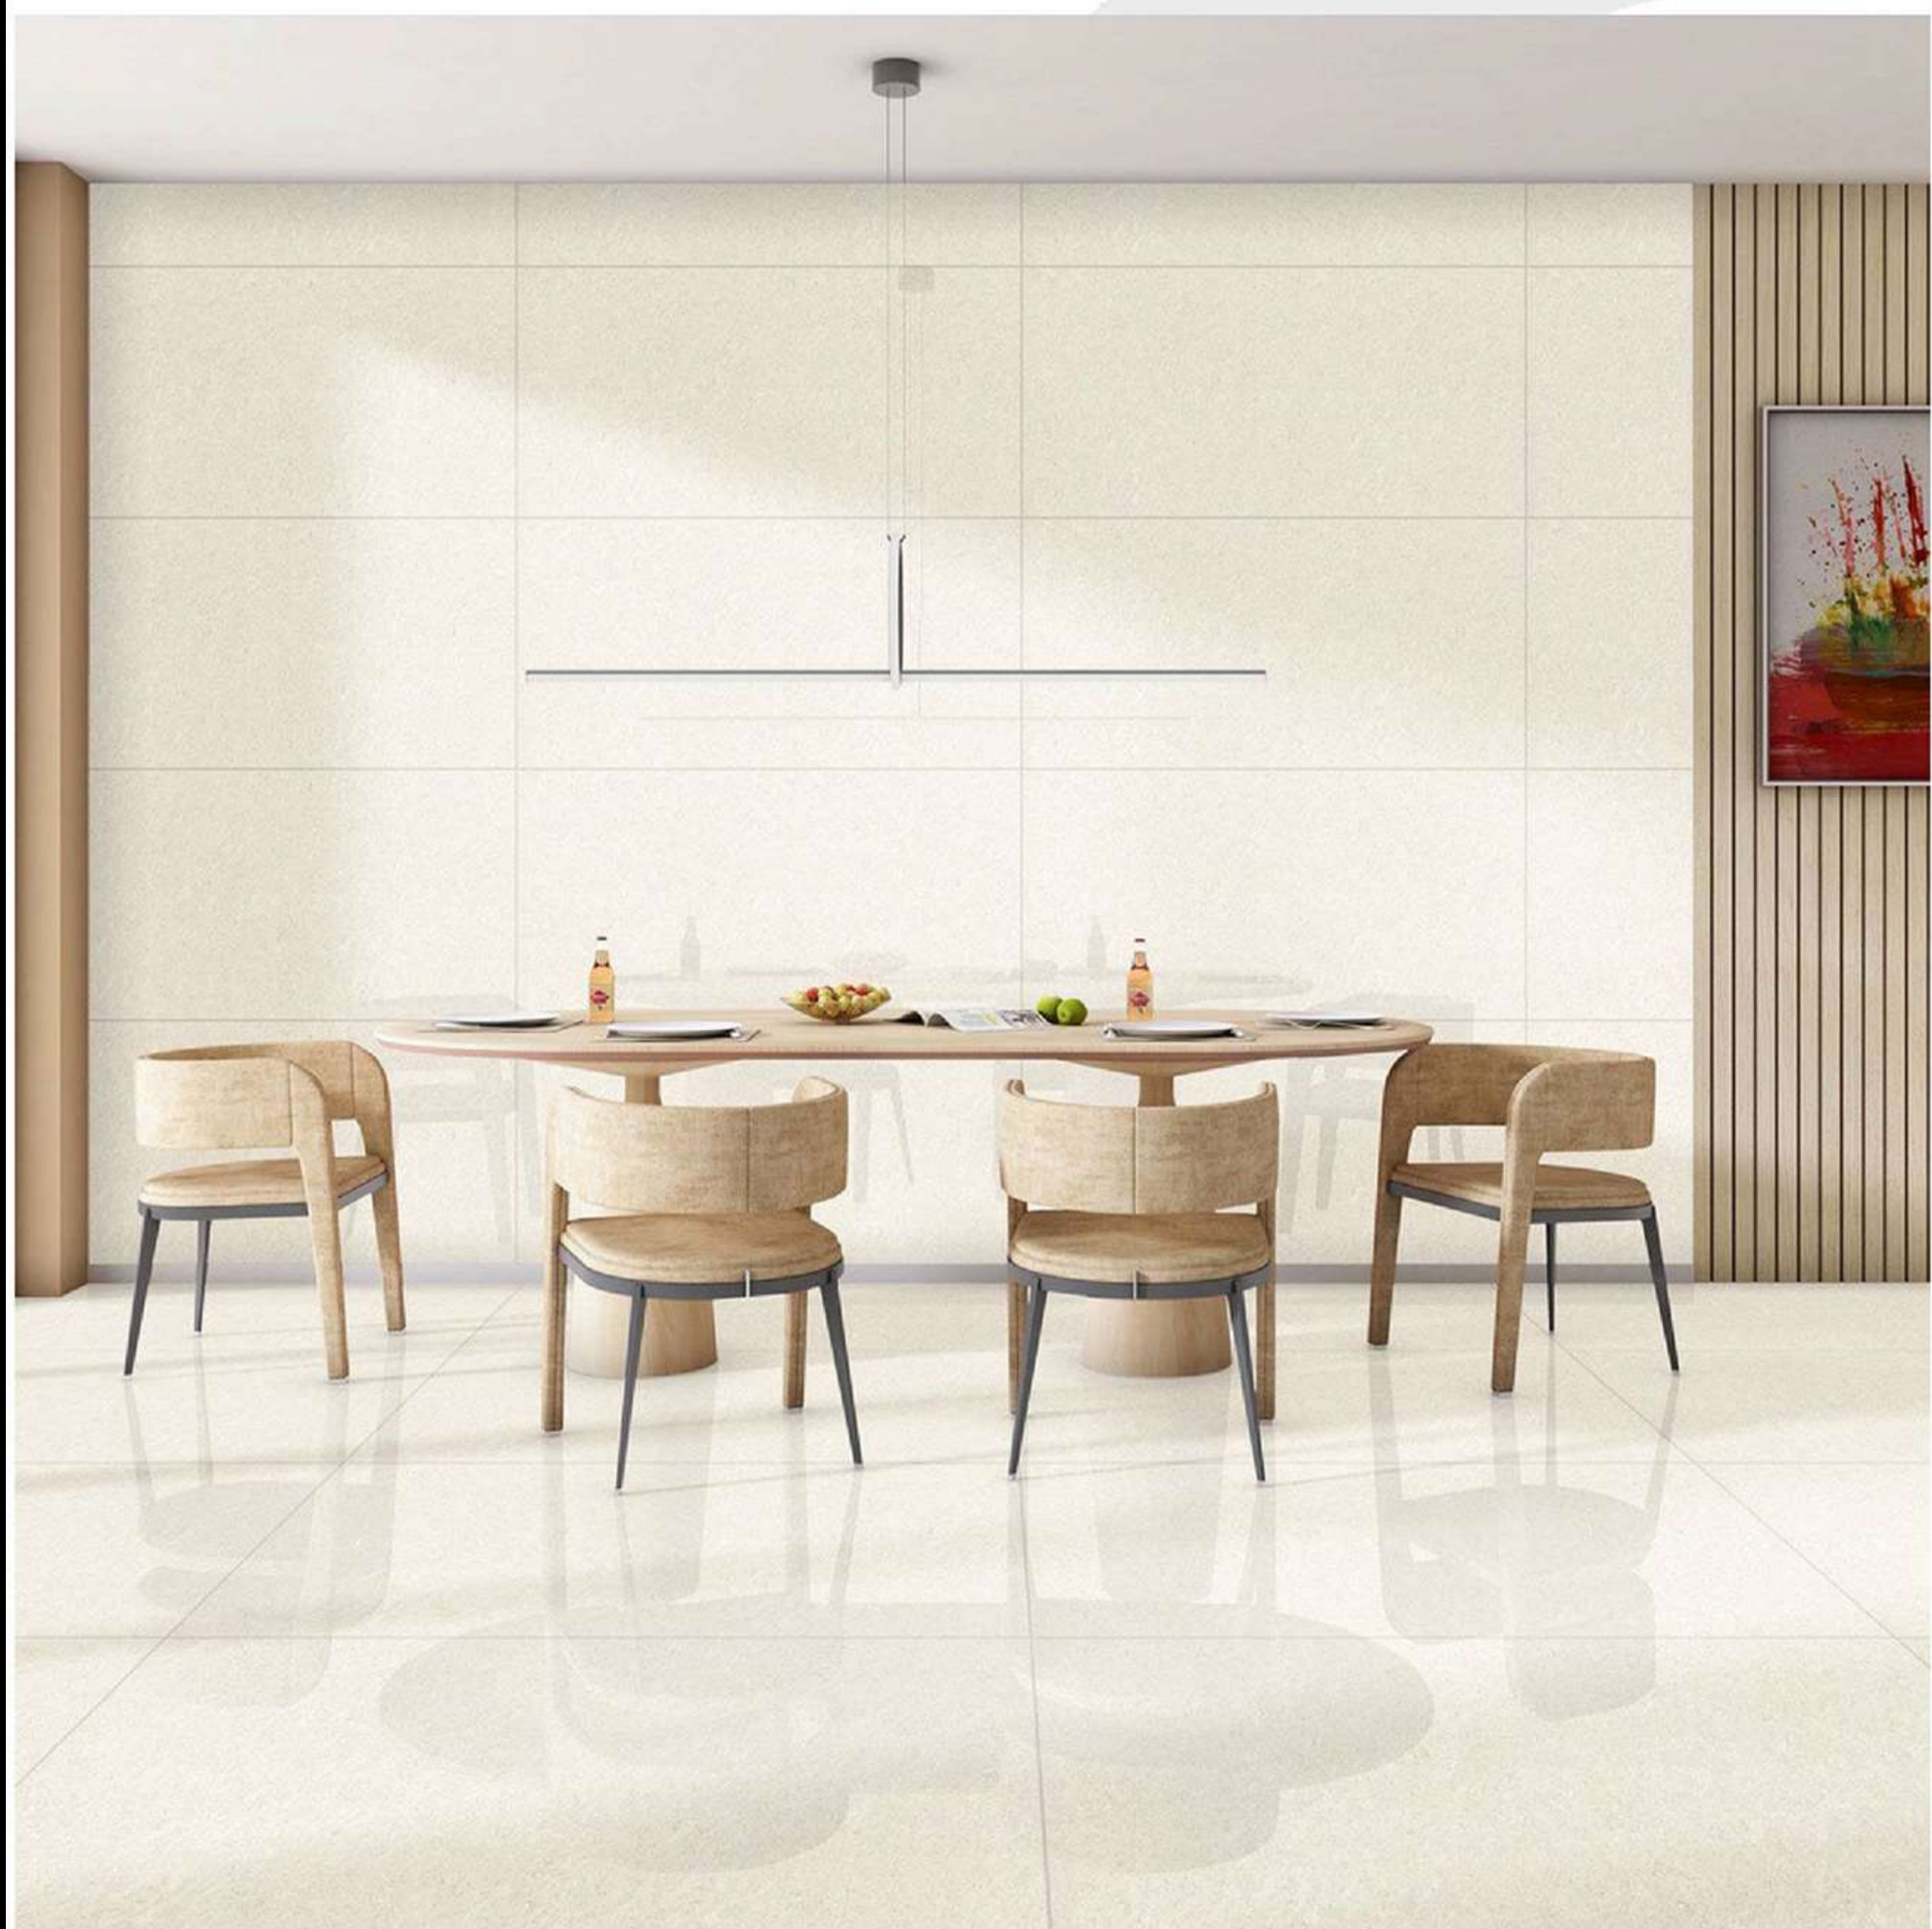

TROPICANA CREMA