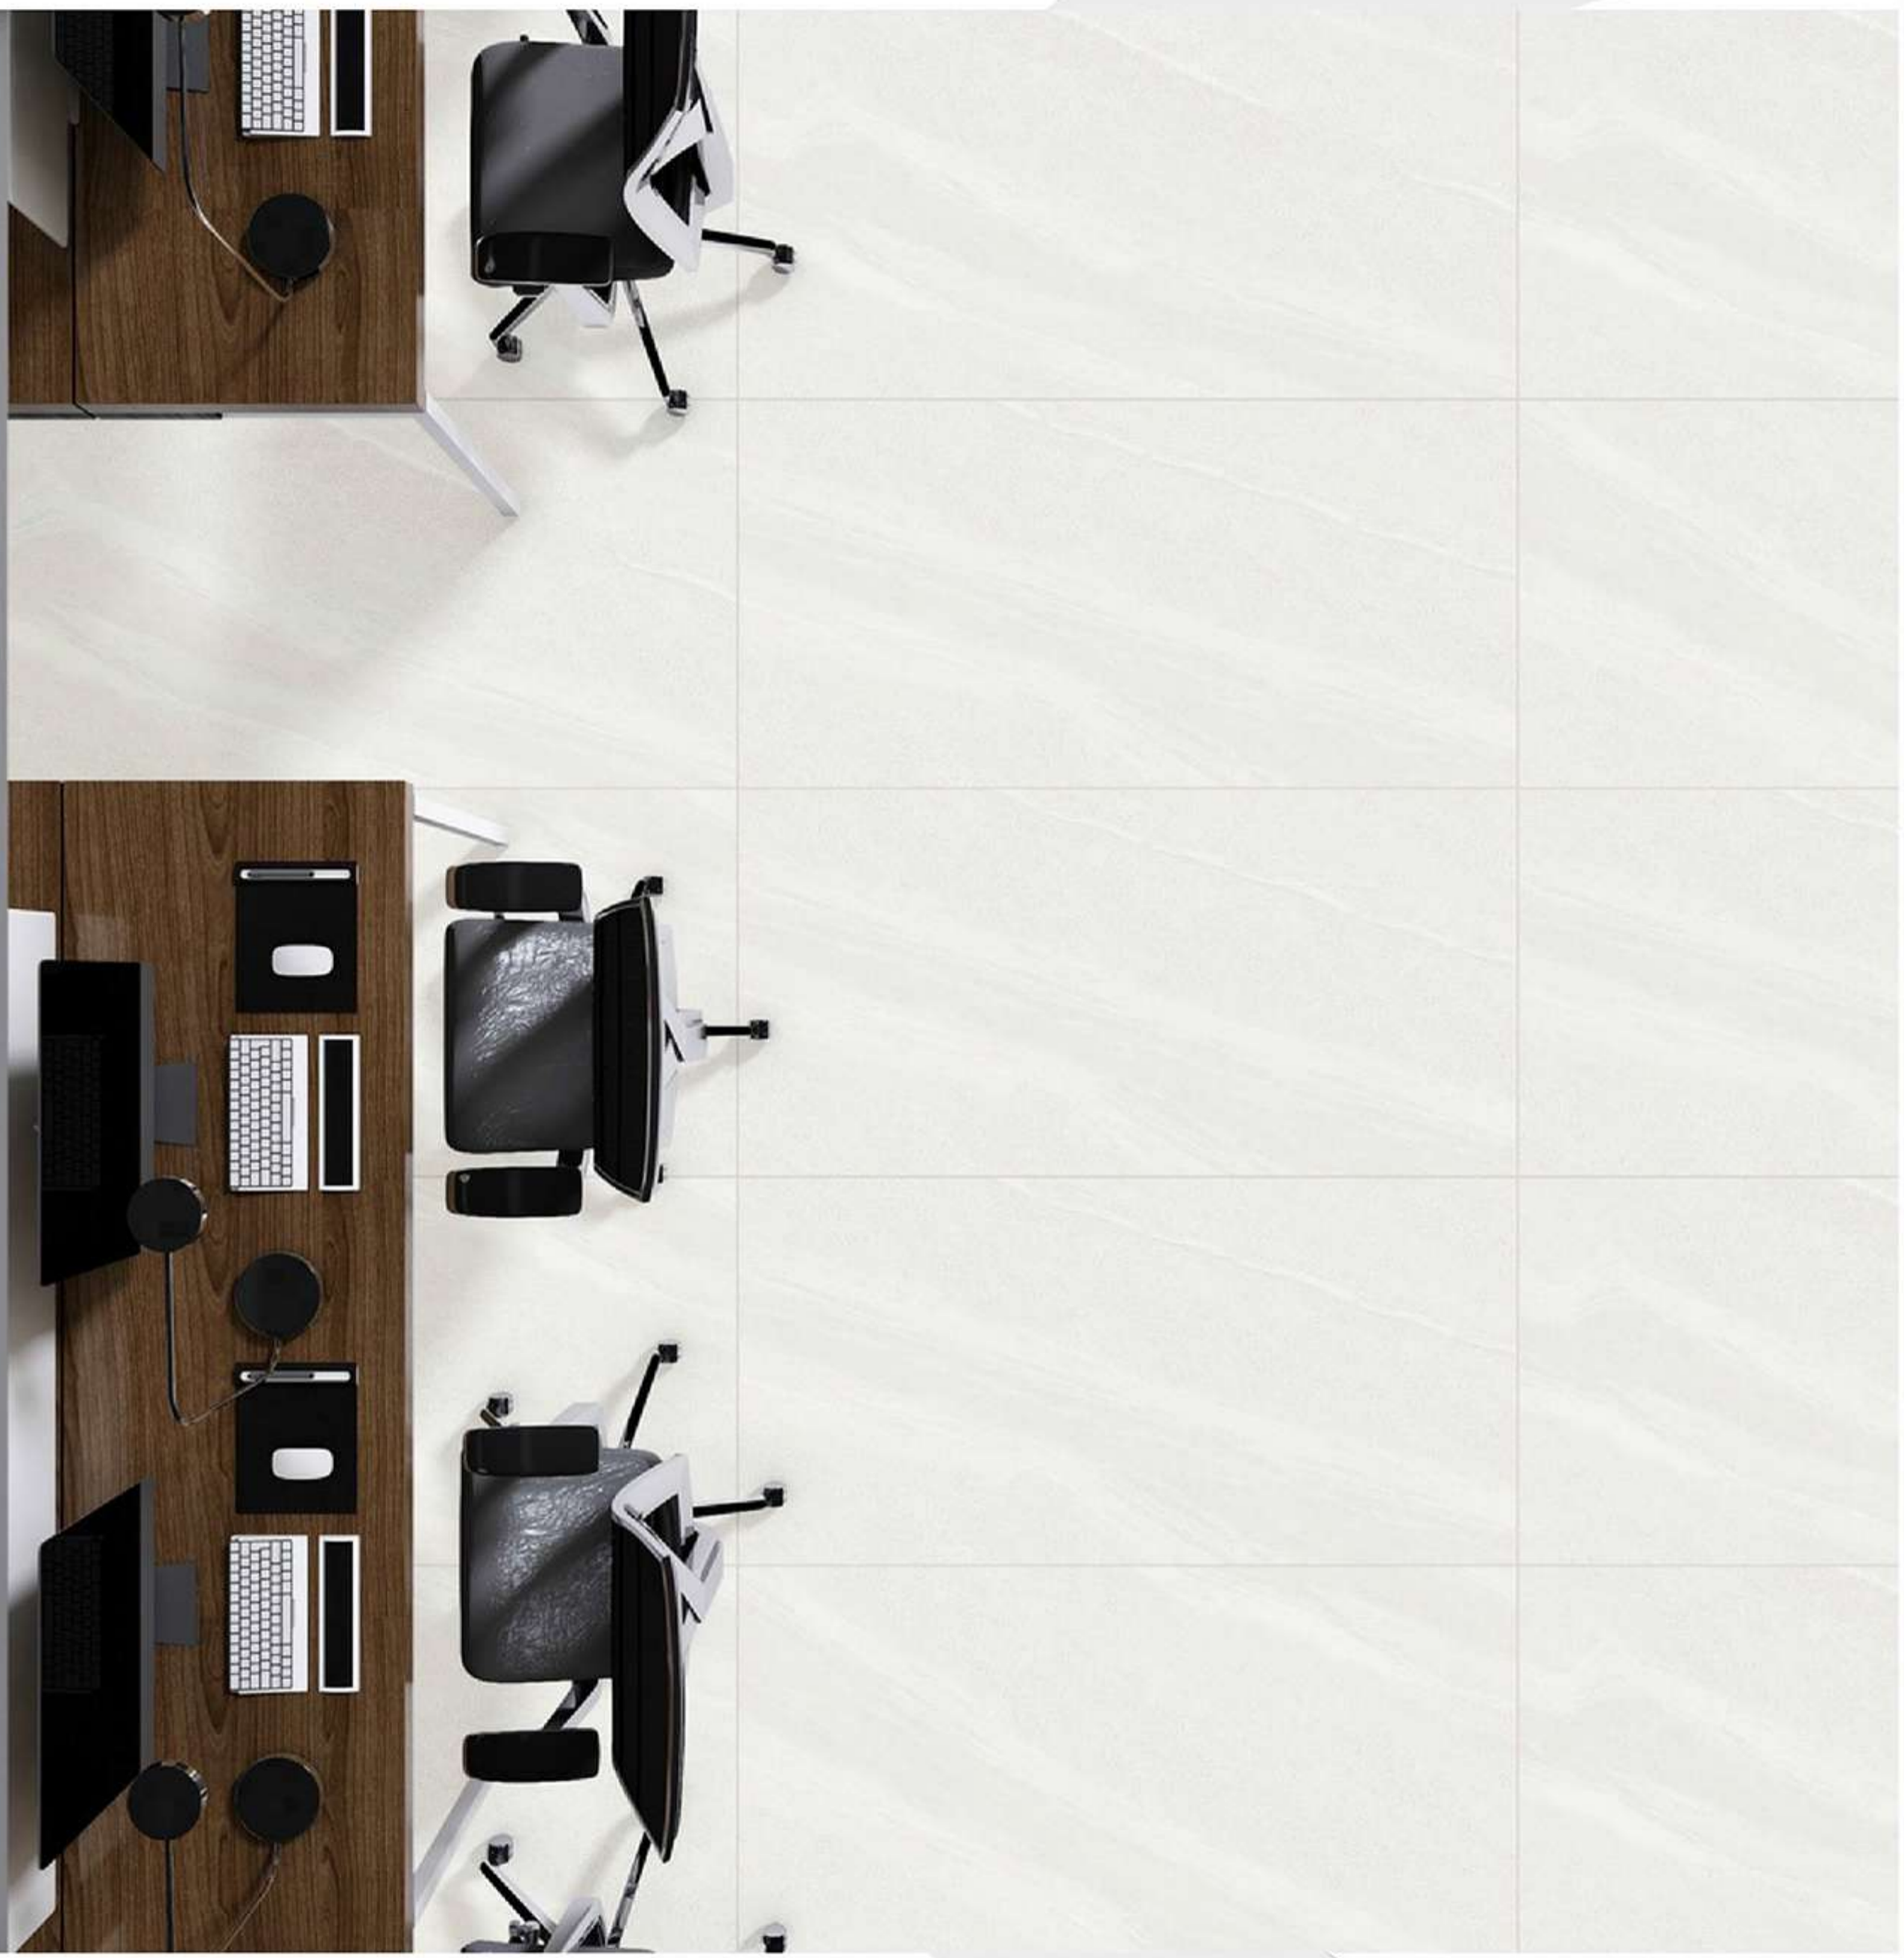

TYNDALL WHITE