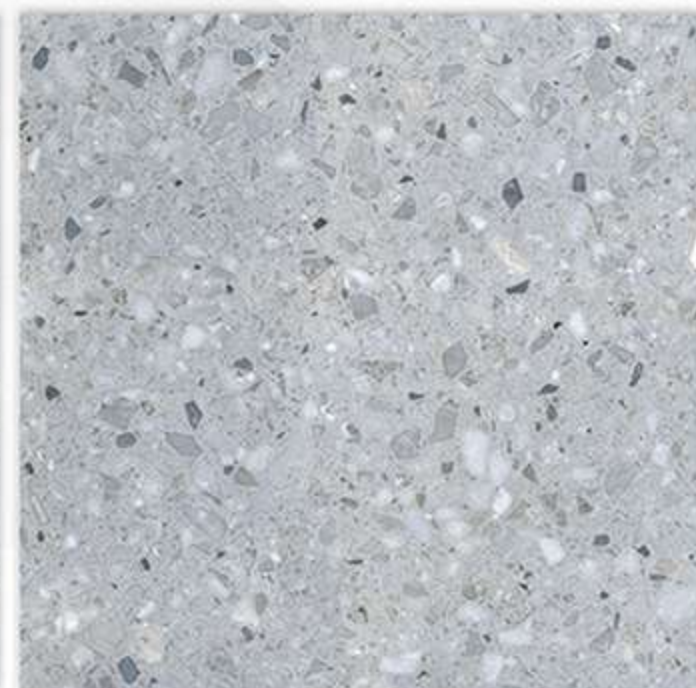

FINISH
MATT

RANDOM

04

Artasia[®]
TILES

GVT	PIECES/BOX	AREA/BOX
600X600	4 PCS	1.44. sq.mtr

TERRAZZO GRIS

SIZE
600X
600MM

FINISH
MATT