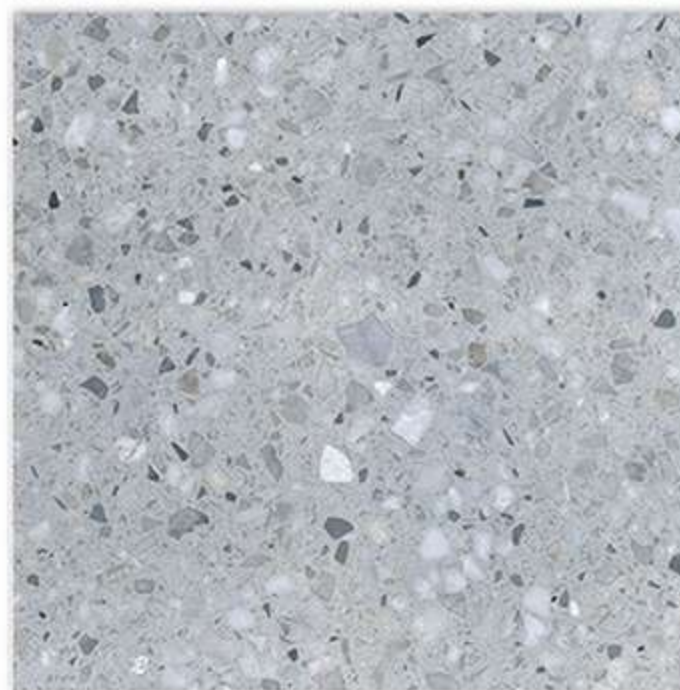

FINISH
MATT

RANDOM

04

Artasia[®]
TILES

GVT	PIECES/BOX	AREA/BOX
600X600	4 PCS	1.44. sq.mtr

TERRAZZO GRIS

SIZE
600X
600MM

FINISH
MATT