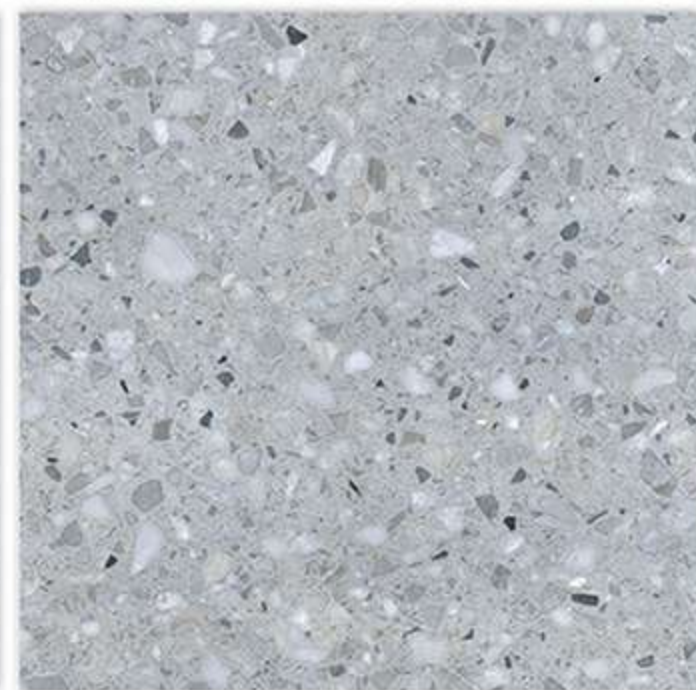

FINISH
MATT

RANDOM

04

Artasia[®]
TILES

GVT	PIECES/BOX	AREA/BOX
600X600	4 PCS	1.44. sq.mtr

TERRAZZO GRIS

SIZE
600X
600MM

FINISH
MATT